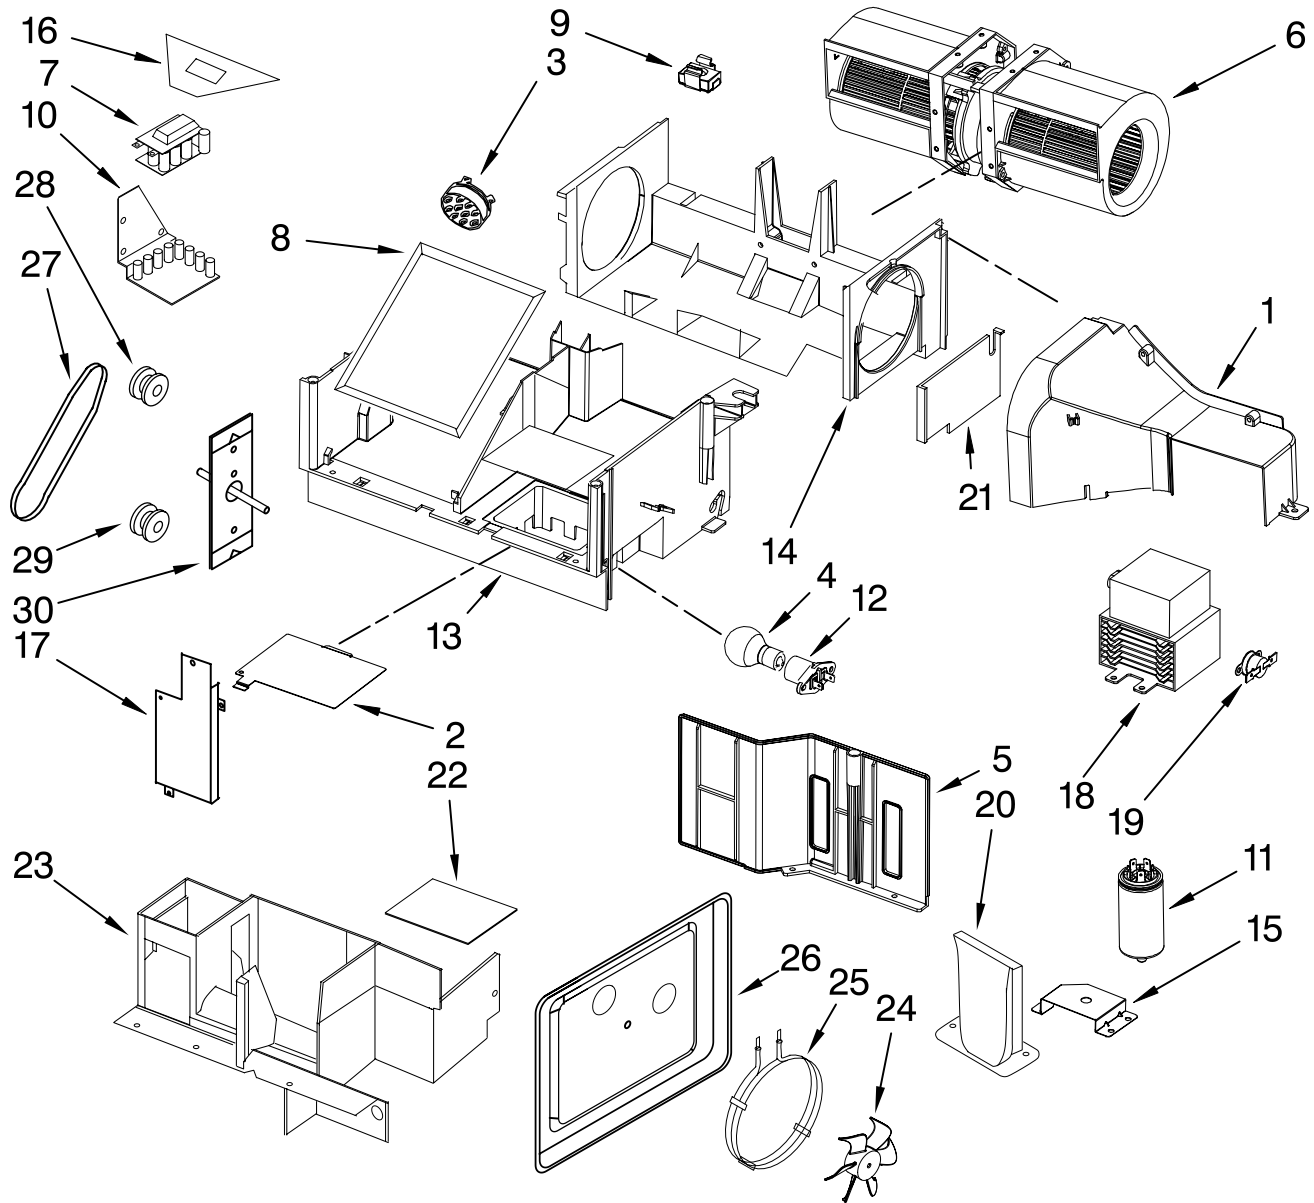

AIR FLOW PARTS

For Models: MMV6180WW0, MMV6180WB0, MMV6180WS0
(White) (Black) (Stainless)

Illus. No.	Part No.	DESCRIPTION
1	W10248269	Deflector, Air
2	8206382	Cover, Lamp
3	W10245178	Sensor, Humidity
4	4393681	Lamp
5	W10245192	Cover, Side Inlet
6	W10249323	Motor, Fan Assy
7	W10249326	Motor, FC
8	8206230	Filter, Charcoal
9	W10110862	Mounting, Nut (2)
10	W10259228	Bracket, Motor
11	8206624	Filter

Illus. No.	Part No.	DESCRIPTION
12	W10210878	Holder, Lamp
13	W10249325	Base Plate, Air Guide
14	W10249324	Holder
15	W10248273	Brkt-Mntg, Filter
16	W10139750	Socket, Motor Wire
17	W10249328	Cover, Inlet Air Cavity Guide
18	W10245183	Magnetron
19	8206342	Thermostat
20	W10164716	Plate, Water Proof

Illus. No.	Part No.	DESCRIPTION
21	W10245182	Cover, Right Duct
22	W10249511	Cavity Lamp Foil
23	W10249329	Sealing Plate
24	W10249510	Wheel, Fan
25	W10249509	Heater
26	W10249508	Assy, Chamber
27	W10249504	Belt
28	W10249505	Wheel, Pulley
29	W10249506	Wheel, Pulley
30	W10249507	Assy, Bearing

FOR ORDERING INFORMATION REFER TO PARTS PRICE LIST